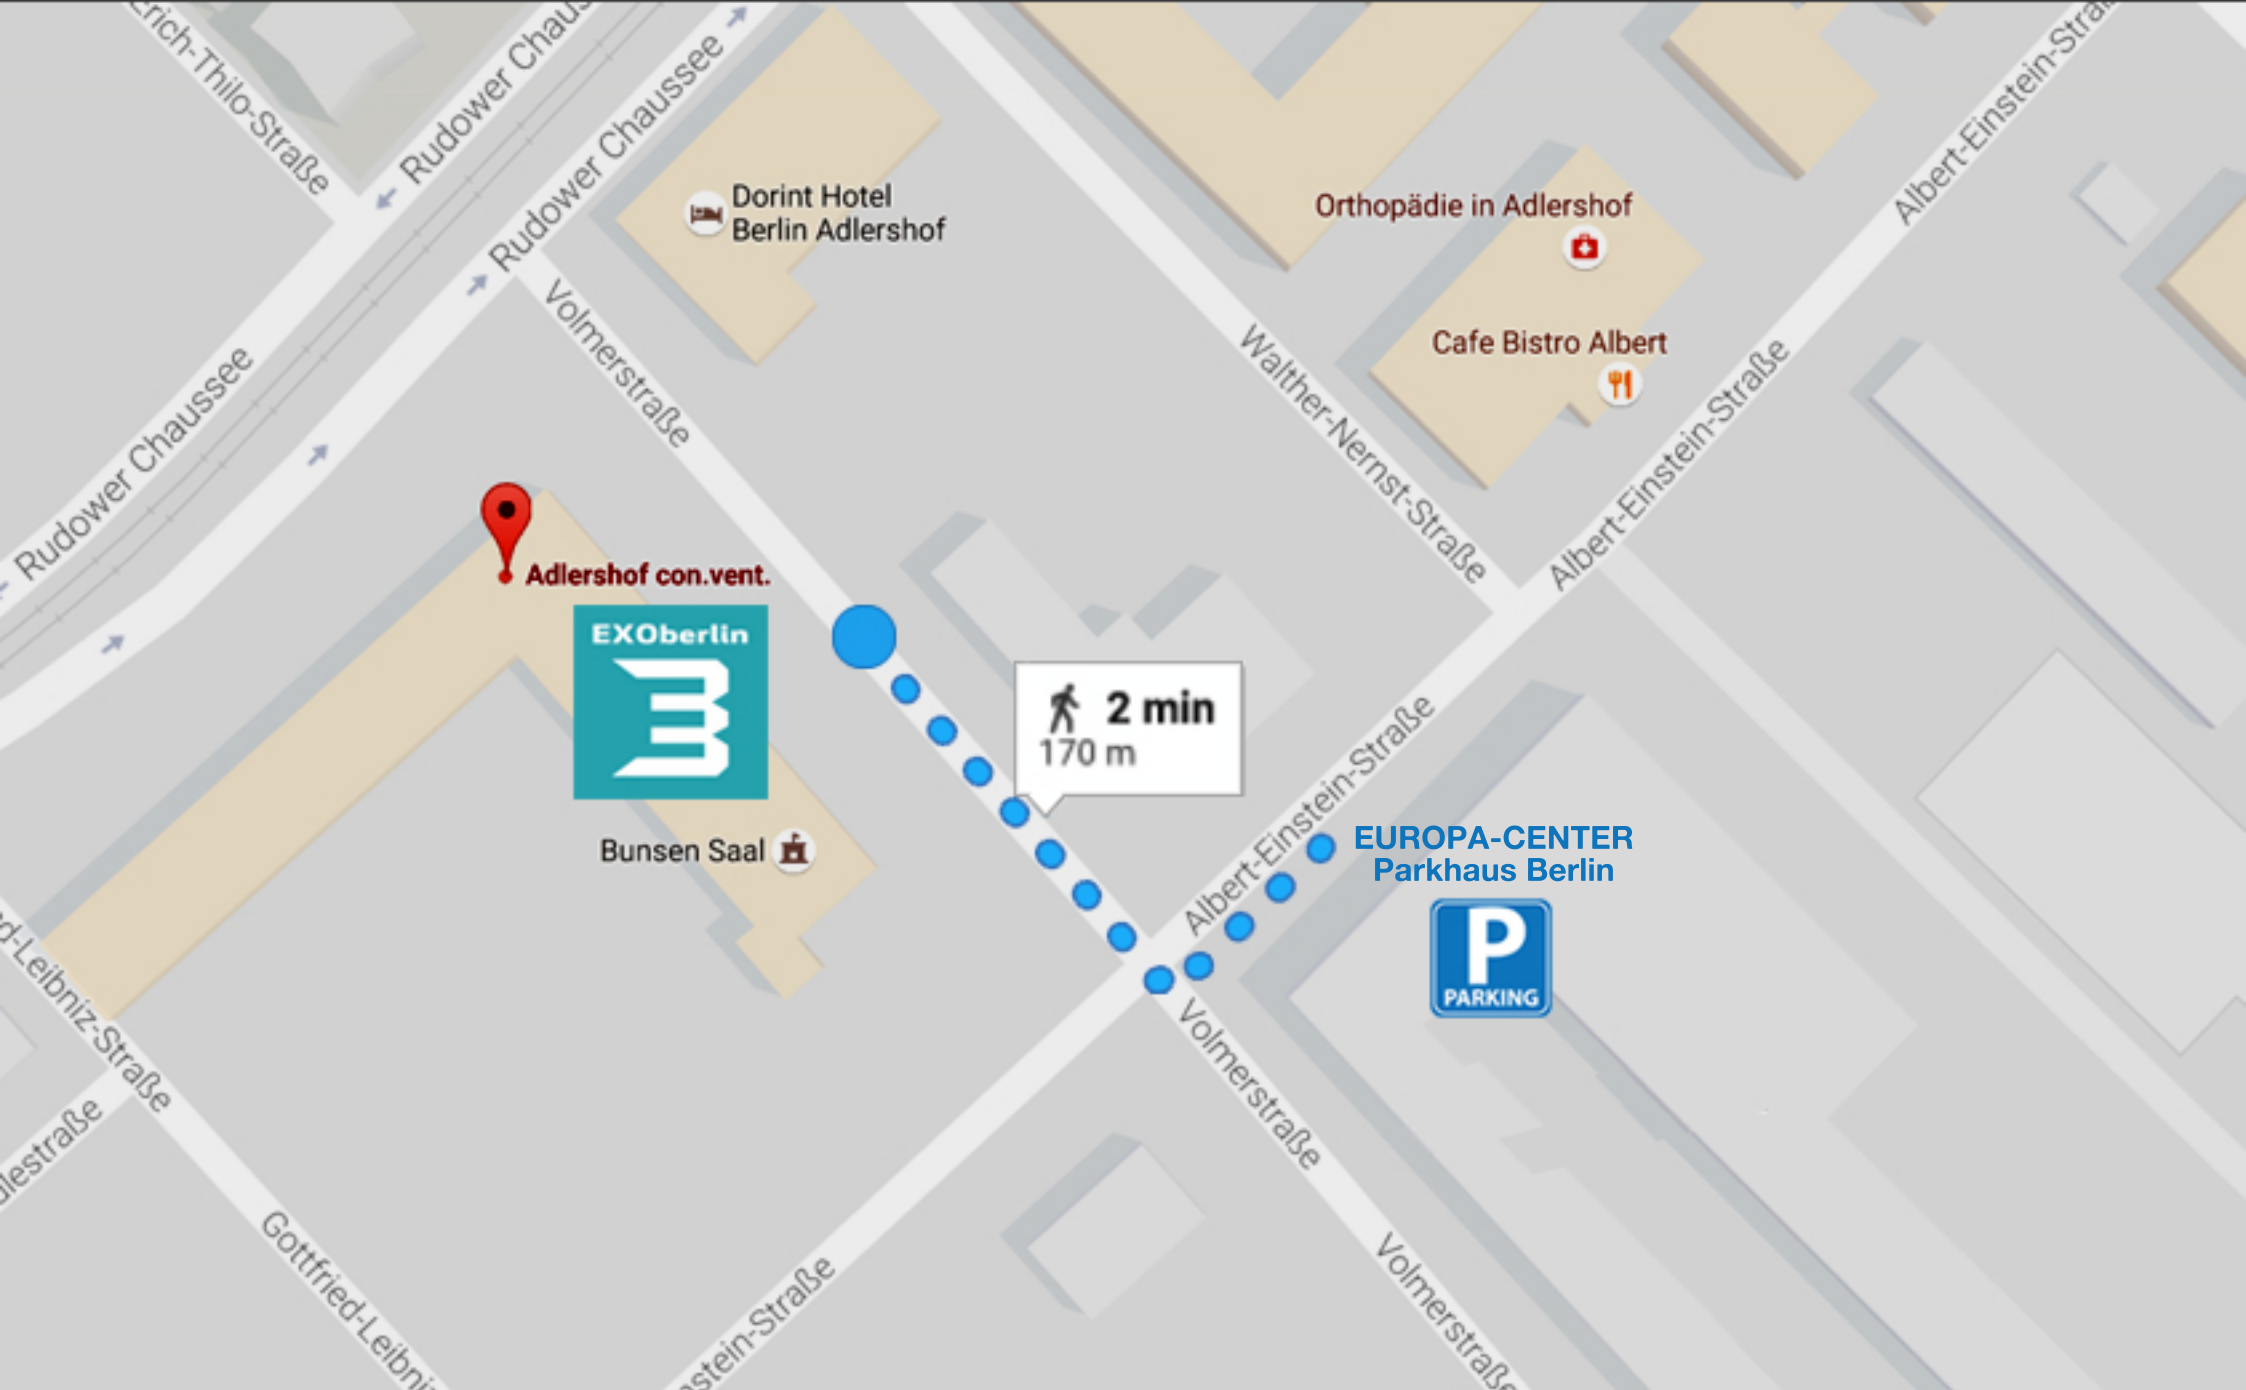

Car Parking Map

EUROPA-CENTER Parkhaus Berlin Adlershof, Albert-Einstein-Straße 1, 12489 Berlin